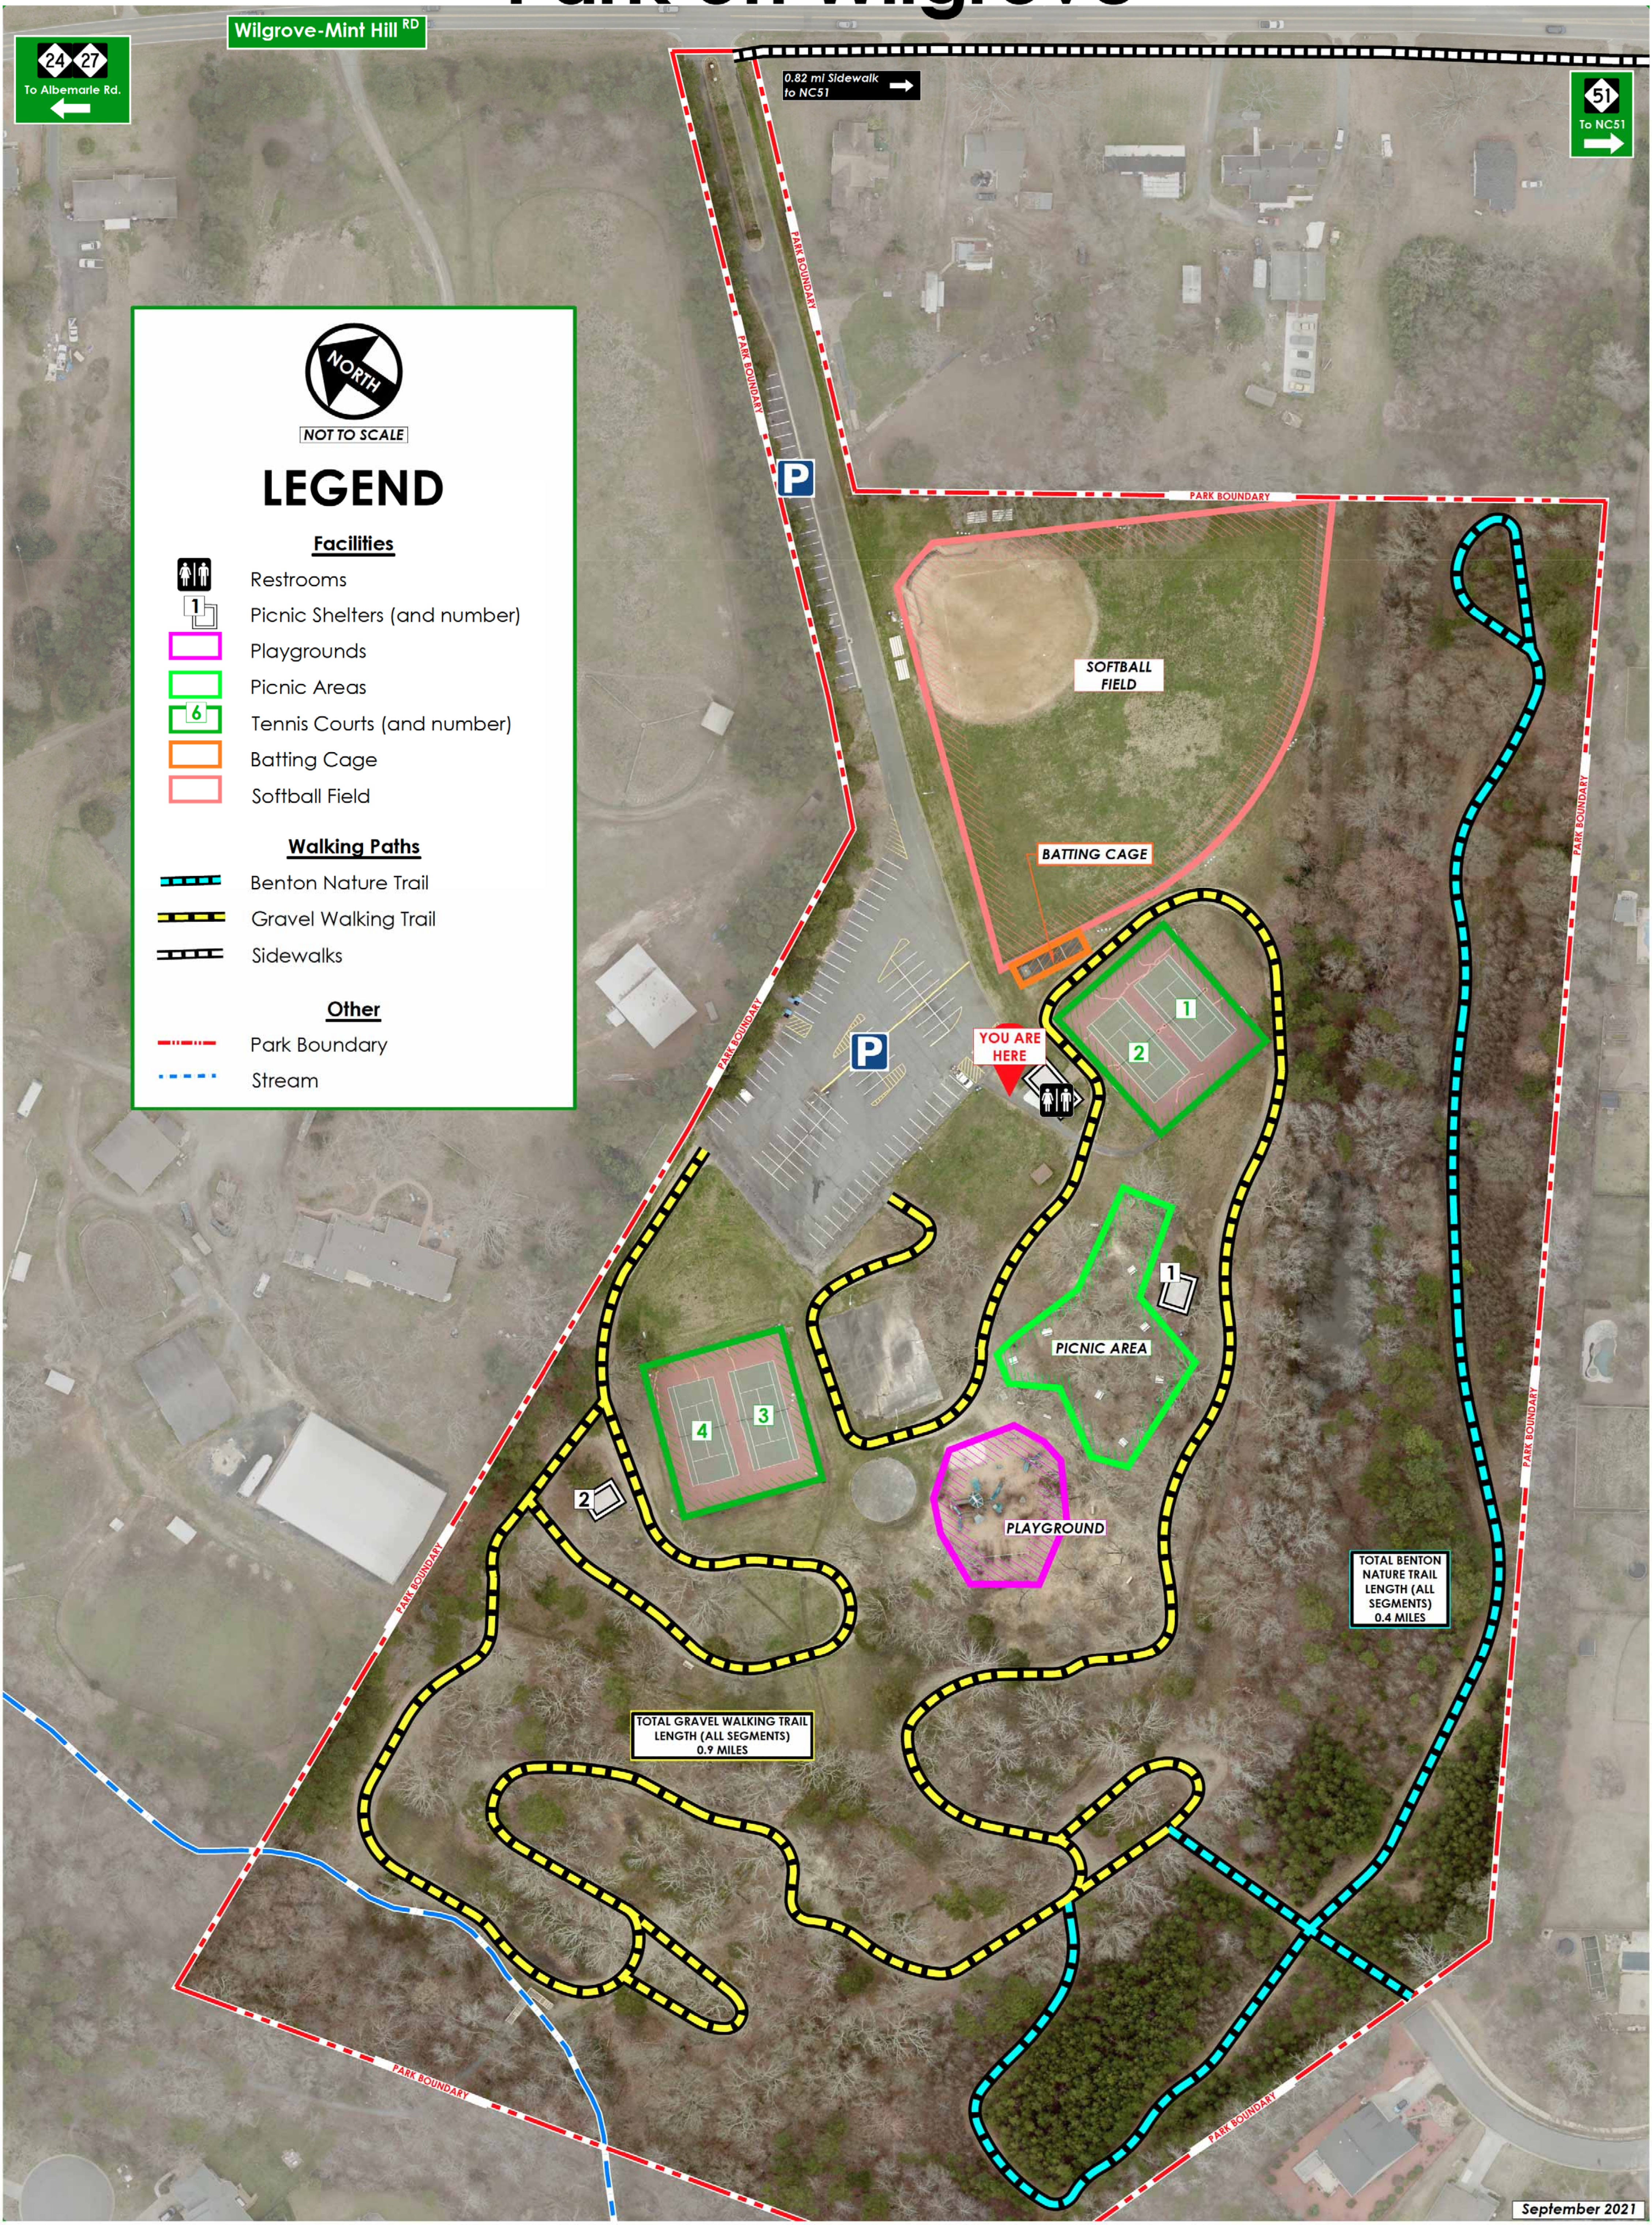

# Town of Mint Hill Park on Wilgrove

Wilgrove-Mint Hill RD

0.82 mi Sidewalk to NC51

NOT TO SCALE

## LEGEND

**Facilities**

-  Restrooms
-  Picnic Shelters (and number)
-  Playgrounds
-  Picnic Areas
-  Tennis Courts (and number)
-  Batting Cage
-  Softball Field

**Walking Paths**

-  Benton Nature Trail
-  Gravel Walking Trail
-  Sidewalks

**Other**

-  Park Boundary
-  Stream

TOTAL GRAVEL WALKING TRAIL LENGTH (ALL SEGMENTS) 0.9 MILES

TOTAL BENTON NATURE TRAIL LENGTH (ALL SEGMENTS) 0.4 MILES